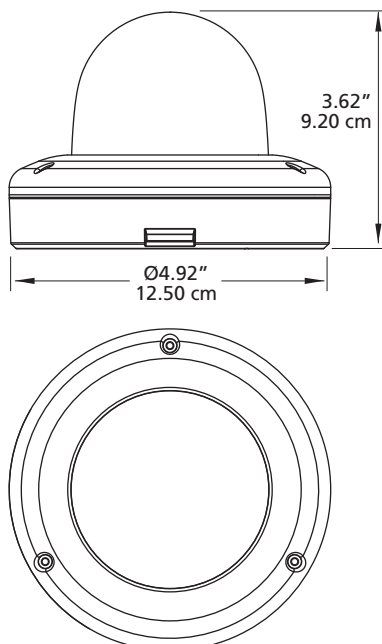

## CA2 IR MiniDome Z

High-definition (HD) analog dome with IR and WDR, for indoor and outdoor applications

For customers who need high-definition quality video, but may not need the more advanced features of an IP camera, the **CA2 IR MiniDome Z** from March Networks® delivers 1080p resolution via an analog camera, using standard coax cabling. The camera integrates IR LEDs and Wide Dynamic Range, along with a P-Iris, to deliver high-quality images in a variety of lighting conditions, from bright light to complete darkness. And the adjustable zoom and focus settings allow you to get the perfect field of view. This camera is compatible with the March Networks 8724 V Tribrid Recorder.

## PHYSICAL

Construction	Aluminum with polycarbonate bubble
Dimensions (H x D)	3.66 x 4.92 in (93 x 125 mm)
Weight	1.1 lbs (499 g)
Operating Conditions	-4° to 122° F (-20° to 50° C)
Humidity	≤90% RH, non-condensing
IP Rating	IP66
Certification Model	C3101A